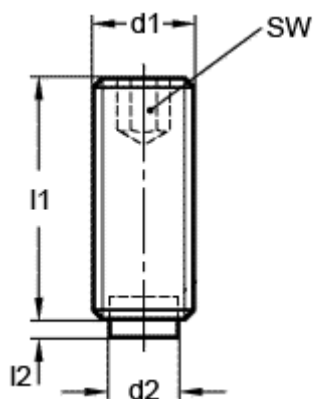

# Data Sheet

Article number: 209306061

Description: E+G Grub screw, st. steel  
GN 913.5-M5-8-MS

## Measures

---

$d1 = M5$

$d2 = 3.0$

$l1 = 8$

$l2 = 0.5$

$SW = 2.5$